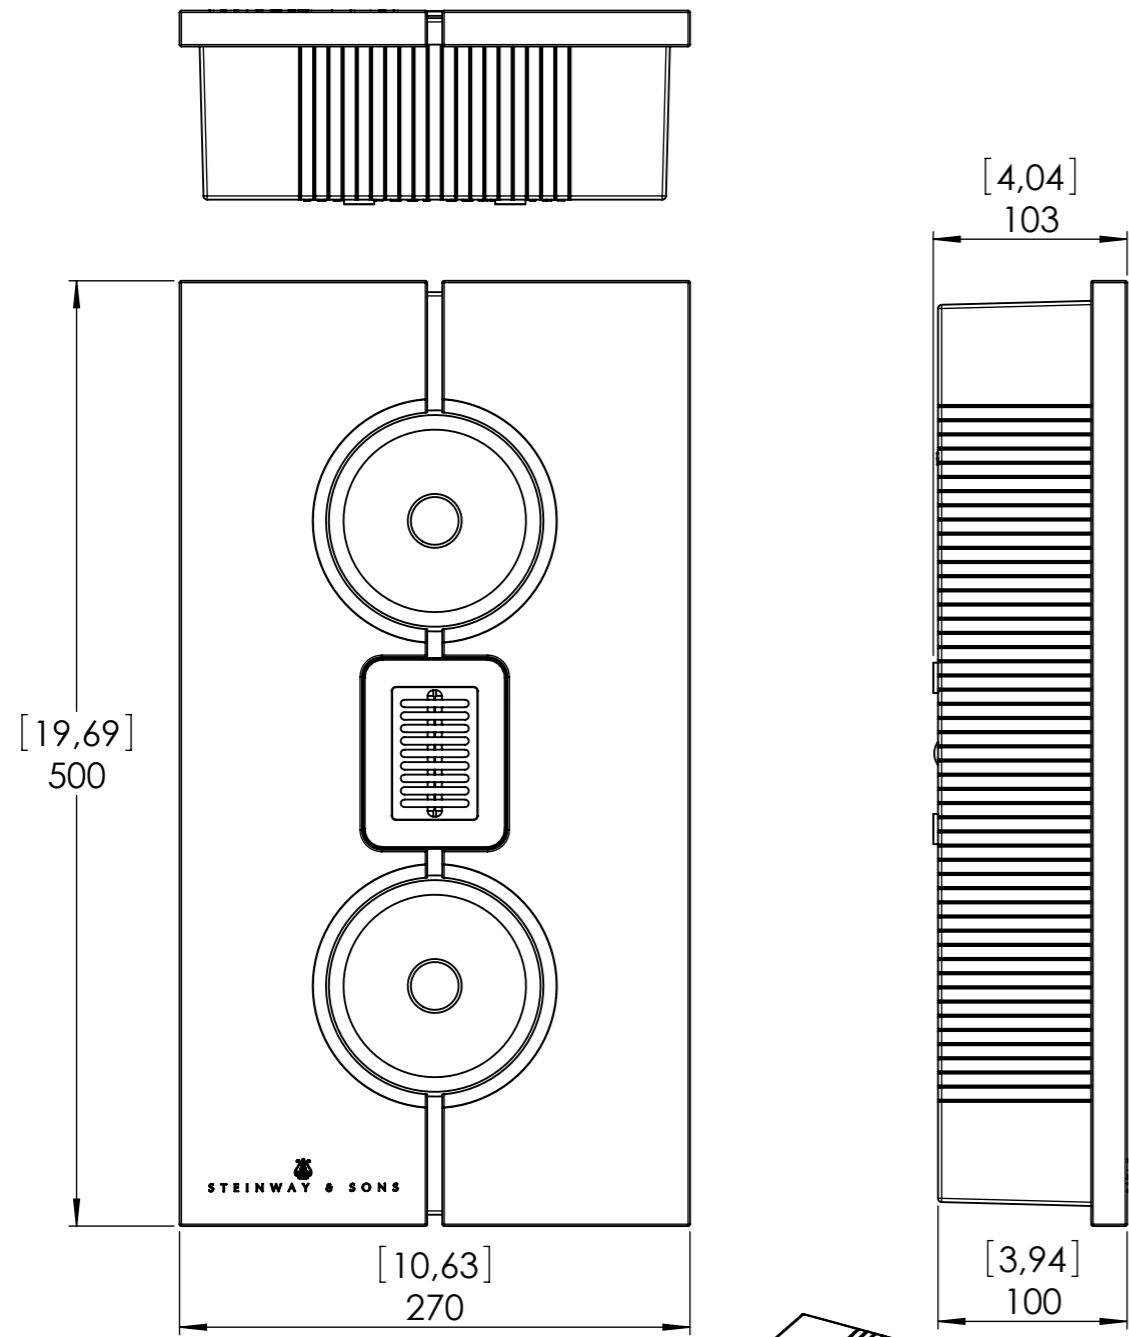

Without Front Cloth