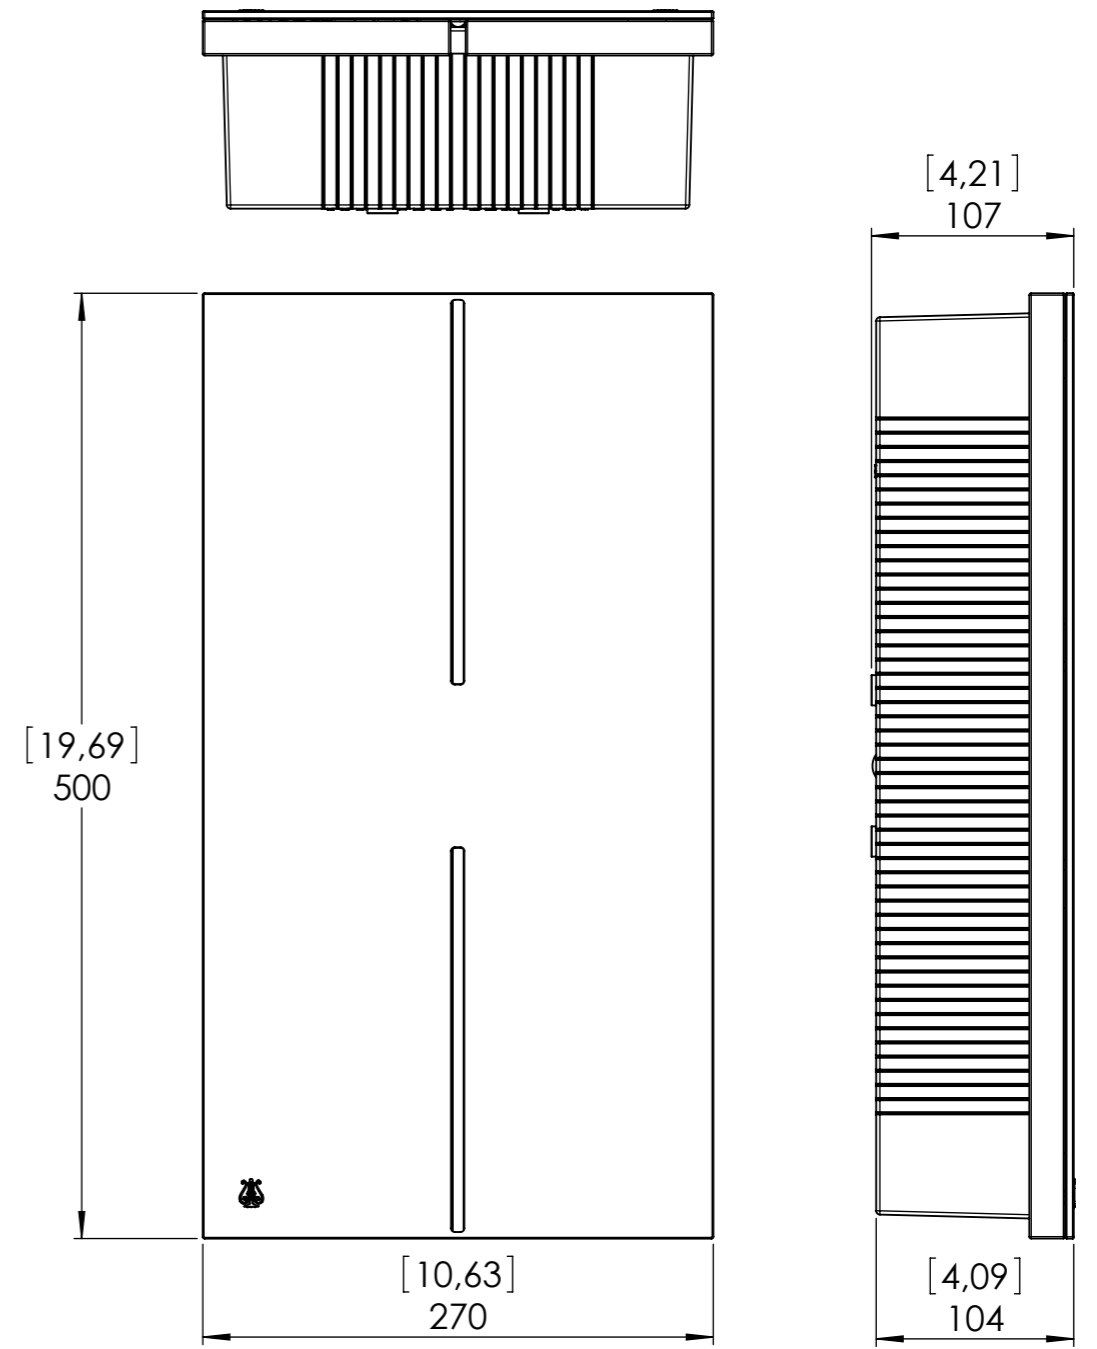

With Front Cloth

Unless otherwise specified:

Dimensions are in millimeters.
Tolerances according to DIN/ISO 2768-mk.
Debur and break sharp edges.

Material to comply with EU RoHS Directive 2002/95/EC.

STEINWAY LYGNDORF

Steinway Lyngdorf, Denmark
www.steinwaylyngdorf.com

Scale: Not to scale

Rev.By: Rev.Date:

Material:

Finish:

Colour: Weight: ~8,5kg

Description:

Model M Left speaker, On-wall

Part No.: (Revision)

Sheet 1 of 2

Date:
09-01-2009

Creator:
Brian Nielsen