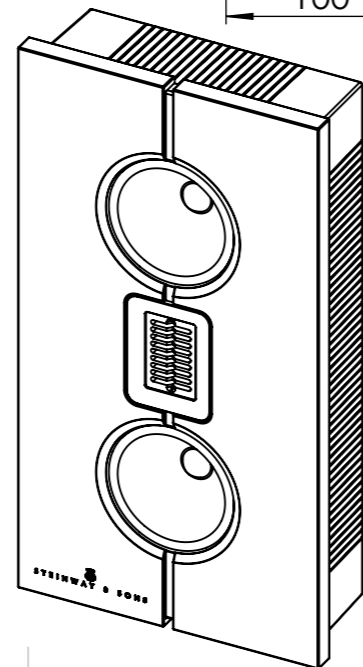

With Front Cloth

Unless otherwise specified:

Dimensions are in millimeters.
Tolerances according to DIN/ISO 2768-mk.
Debur and break sharp edges.

Material to comply with EU RoHS Directive 2002/95/EC.

STEINWAY LYGNDORF

Steinway Lyngdorf, Denmark
www.steinwaylyngdorf.com

Scale: Not to scale

Rev.By: Rev.Date:

Material:

Finish:

Colour: Weight: ~8,5kg

Description:

Model M Left speaker, On-wall

Part No.: (Revision)

Sheet 1 of 2

Date:
09-01-2009

Creator:
Brian Nielsen